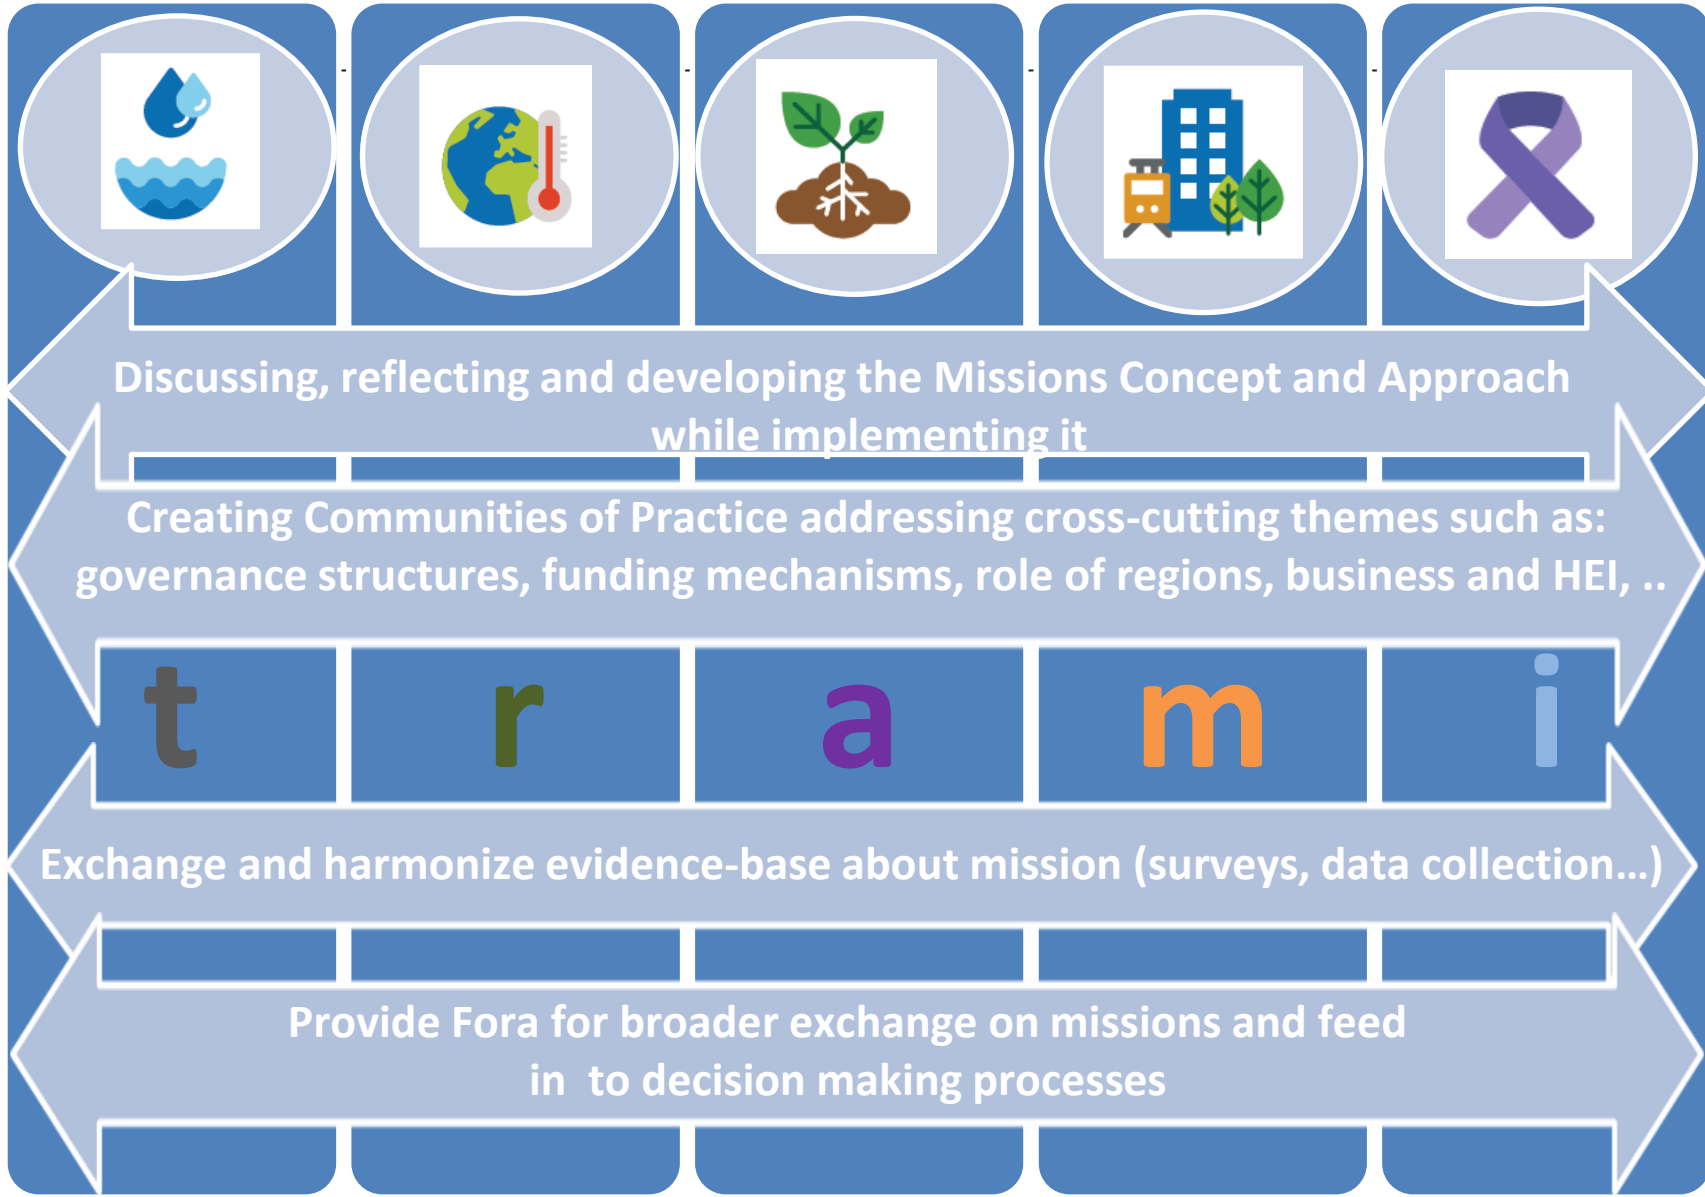

Creating formats for cross-mission learning and collaboration